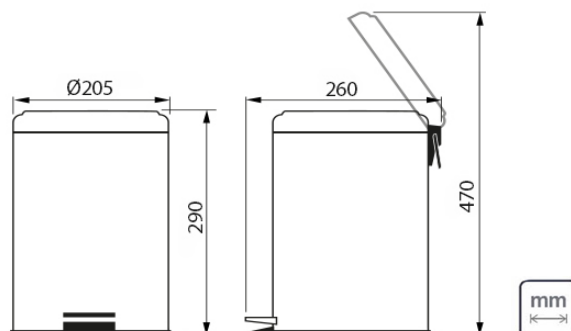

INNER PLASTIC BUCKET WITH HOLE

— makes it possible to hold the garbage bag