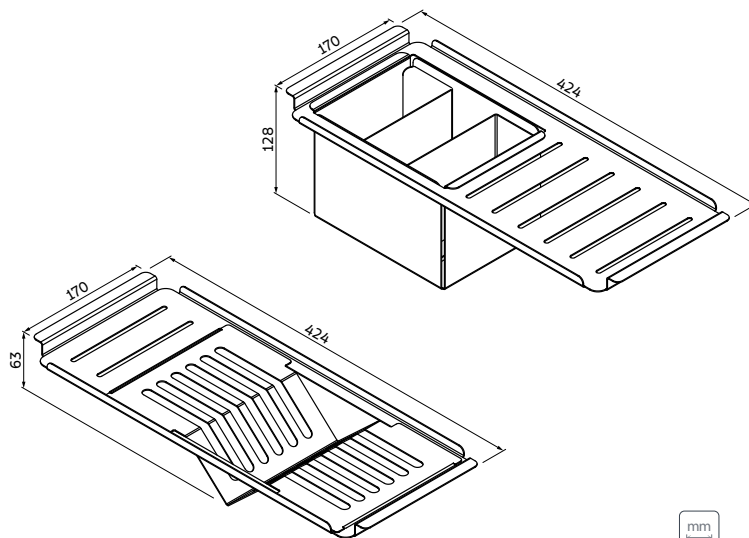

mm

*Somente compartilhe esse material com pessoas físicas se tiver a evidência do consentimento.

Produto para uso interno | Arquivos 3D disponíveis em: global.tramontina.com/arquivos-bim

A Tramontina reserva-se o direito de modificar as informações da ficha técnica do produto sem aviso prévio. Todas as imagens são meramente ilustrativas.

Para mais informações acesse: tramontina.com.br