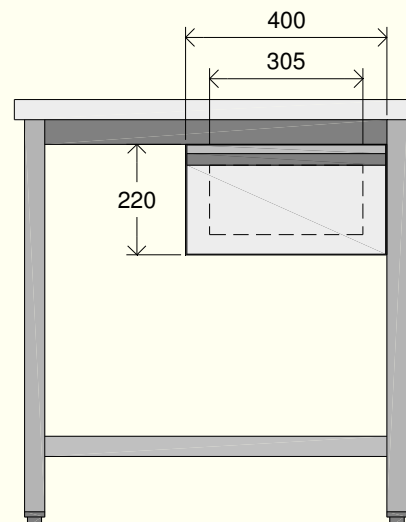

BLOCCO 2 CASSETTI H15
2 DRAWERS UNIT H=15
ELEMENT 2 TIROIRS H=15
BLOCK 2 SCHUBLADEN H=15

CTGN0005