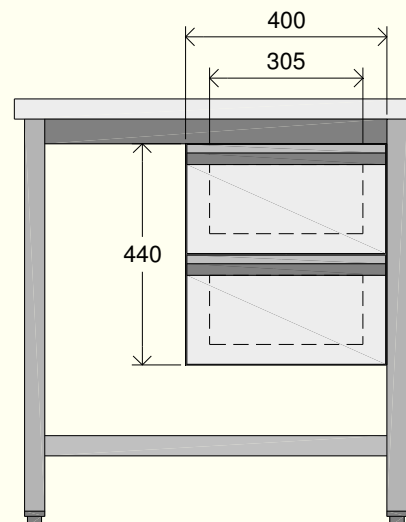

BLOCCO 3 CASSETTI H10
3 DRAWERS UNIT H=10
ELEMENT 3 TIROIRS H=10
BLOCK 3 SCHUBLADEN H=10

CTGN0006