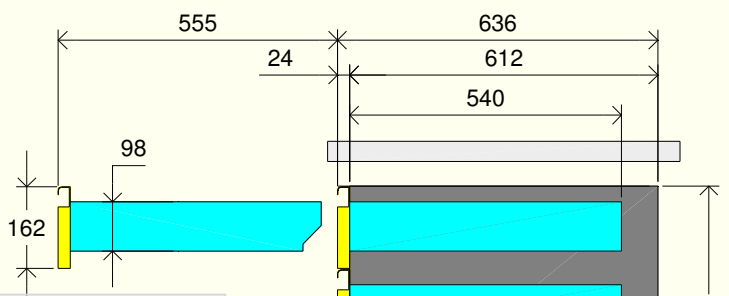

BLOCCO 3 CASSETTI H10
3 DRAWERS UNIT H=10
ELEMENT 3 TIROIRS H=10
BLOCK 3 SCHUBLADEN H=10

CTGN0006