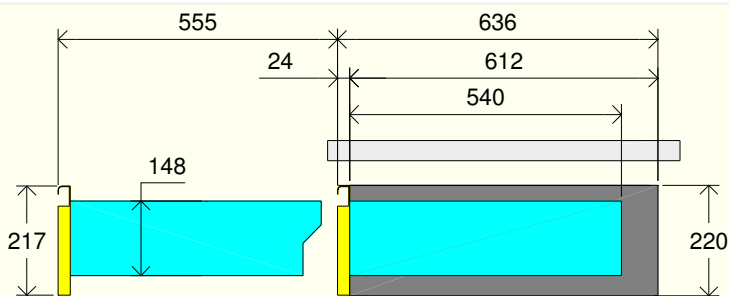

**L=800...2000**

**H=900**

**L=2100...2400**

**H=900**

700					Modelo - Model				Dimensões externas - External Dimension				H=900
		Prateleira Intermediate Shelf			Material	Comprimento Width	Profundidade Depth	Altura Height	Peso líquido Net weight				
											mm	mm	mm
TG900069	TG900086	RTGN0018	TG900103	TG900120	304	L=800	700	900					
TG900070	TG900087	RTGN0019	TG900104	TG900121		L=900							
TG900071	TG900088	RTGN0020	TG900105	TG900122		L=1000							
TG900072	TG900089	RTGN0021	TG900106	TG900123		L=1100							
TG900073	TG900090	RTGN0022	TG900107	TG900124		L=1200							
TG900074	TG900091	RTGN0023	TG900108	TG900125		L=1300							
TG900075	TG900092	RTGN0024	TG900109	TG900126		L=1400							
TG900076	TG900093	RTGN0025	TG900110	TG900127		L=1500							
TG900077	TG900094	RTGN0026	TG900111	TG900128		L=1600							
TG900078	TG900095	RTGN0027	TG900112	TG900129		L=1700							
TG900079	TG900096	RTGN0028	TG900113	TG900130		L=1800							
TG900080	TG900097	RTGN0029	TG900114	TG900131		L=1900							
TG900081	TG900098	RTGN0030	TG900115	TG900132		L=2000							

700					Modelo - Model				Dimensões externas - External Dimension				H=900
		Prateleira Intermediate Shelf			Material	Comprimento Width	Profundidade Depth	Altura Height	Peso líquido Net weight				
											mm	mm	mm
TG900082	TG900099	RTGN0031	TG900116	TG900133	304	L=2100	600	900					
TG900083	TG900100	RTGN0032	TG900117	TG900134		L=2200							
TG900084	TG900101	RTGN0033	TG900118	TG900135		L=2300							
TG900085	TG900102	RTGN0034	TG900119	TG900136		L=2400							