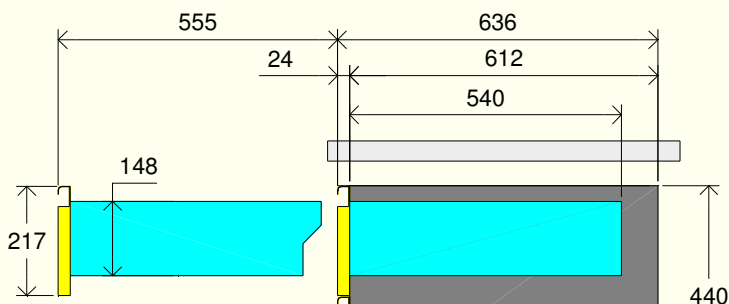

BLOCCO 2 CASSETTI H15
2 DRAWERS UNIT H=15
ELEMENT 2 TIROIRS H=15
BLOCK 2 SCHUBLADEN H=15

CTGN0005